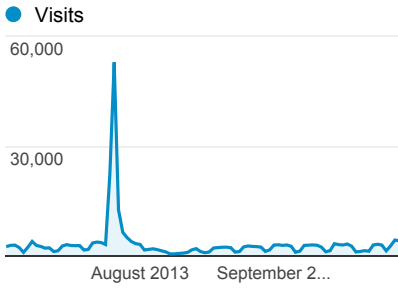

My Dashboard

Jul 1, 2013 - Sep 30, 2013

 All Visits
100.00%

Visits

Avg. Visit Duration

Visits and Pages / Visit by Country ...

Country / Territory	Visits	Pages / Visit
Saudi Arabia	265,160	3.87
United States	4,176	2.72
Egypt	4,118	2.29
Jordan	2,302	2.05
United Arab Emirates	1,790	2.74
United Kingdom	1,561	3.04
Kuwait	1,192	2.25
Palestine	1,053	1.41
(not set)	1,034	2.42
Iraq	1,001	1.52