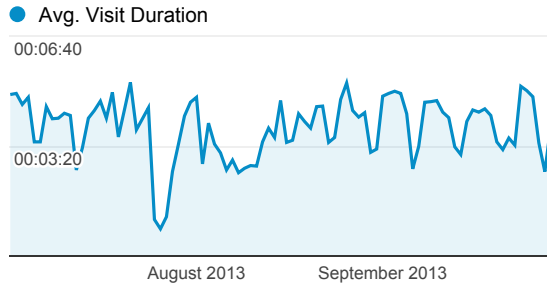

My Dashboard

Jul 1, 2013 - Sep 30, 2013

 All Visits
100.00%

Visits

Avg. Visit Duration

Visits and Pages / Visit by Country ...

Country / Territory	Visits	Pages / Visit
Saudi Arabia	265,160	3.87
United States	4,176	2.72
Egypt	4,118	2.29
Jordan	2,302	2.05
United Arab Emirates	1,790	2.74
United Kingdom	1,561	3.04
Kuwait	1,192	2.25
Palestine	1,053	1.41
(not set)	1,034	2.42
Iraq	1,001	1.52