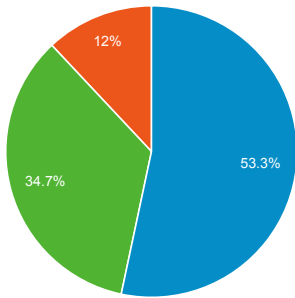

My Dashboard

Jul 1, 2013 - Sep 30, 2013

 All Visits
100.00%

Visits

Avg. Visit Duration

Visits and Pages / Visit by Country ...

Country / Territory	Visits	Pages / Visit
Saudi Arabia	265,160	3.87
United States	4,176	2.72
Egypt	4,118	2.29
Jordan	2,302	2.05
United Arab Emirates	1,790	2.74
United Kingdom	1,561	3.04
Kuwait	1,192	2.25
Palestine	1,053	1.41
(not set)	1,034	2.42
Iraq	1,001	1.52

Visits by Traffic Type

organic direct referral

Visits and Pageviews by Mobile (Including Tablet)

Mobile (Including Tablet)	Visits	Pageviews
Yes	148,358	366,410
No	145,626	729,092

Pageviews by Page

Page	Pageviews
/Arabic/e-services/Pages/Payment-Orders-Inquiry.aspx	243,272
/Arabic/Pages/Home.aspx	231,815
/Arabic/e-services/Pages/Serviceagreement.aspx?URL=/Arabic/e-services/Pages/Payment-Orders-Inquiry.aspx	55,735
/Arabic/e-services/Pages/default.aspx	52,399
/Arabic/e-services/Pages/Courses-and>Returns-Inquiry.aspx	29,620
/arabic/e-services/Pages/default.aspx	21,425
/Arabic/Zakah/Pages/ZakahCalculator.aspx	18,919
/Arabic/e-services/Pages/TreatmentsFollowup.aspx	16,487
/Arabic/e-services/Pages/Serviceagreement.aspx?URL=/Arabic/e-services/Pages/Courses-and>Returns-Inquiry.aspx	13,378
/Arabic/e-services/Pages/Serviceagreement.aspx?URL=/Arabic/Recruitment/Vacancies/Pages/default.aspx	12,802